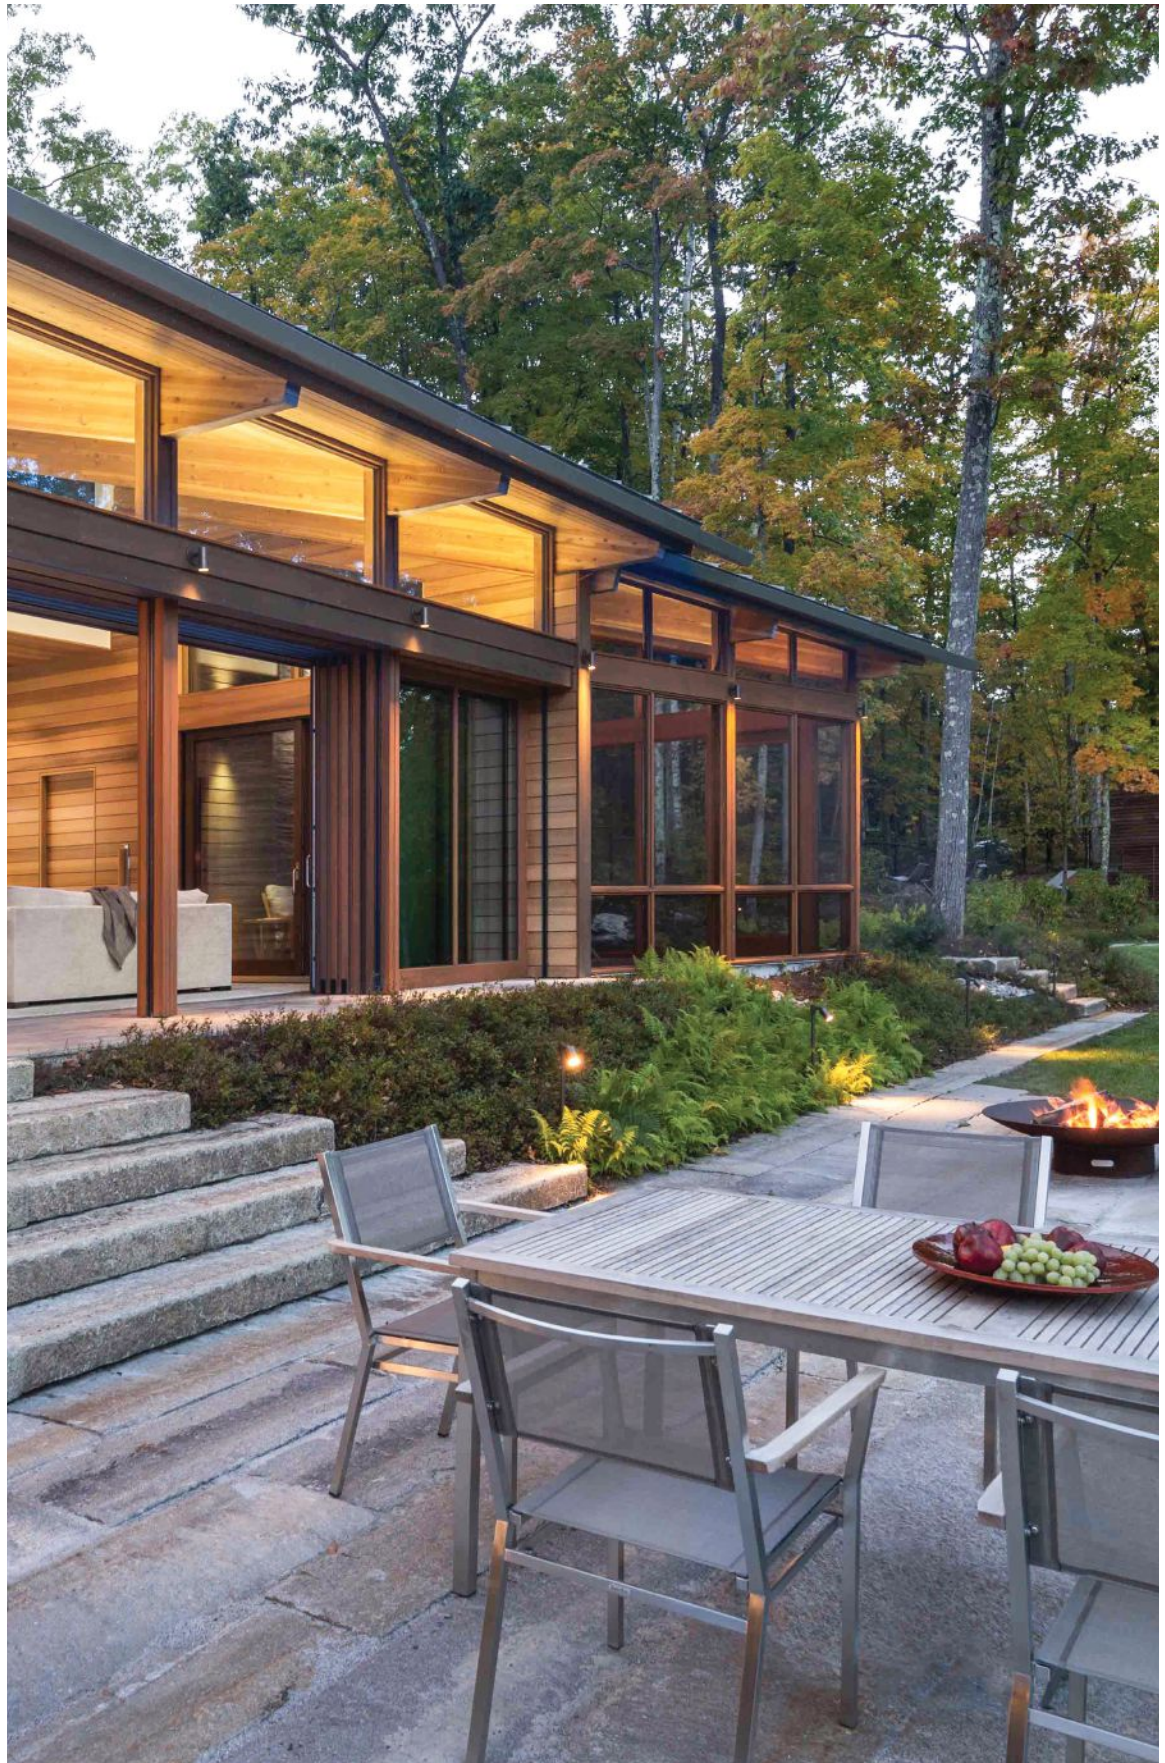

BEST CUSTOM CABINETRY

JEWETT FARMS + CO

1 Design Center Place, #626
978.961.1538
jewettfarms.com

PHOTO BY CHUCK CHOI

50

BEST OF DESIGN

BEST MODERN FURNITURE

ROCHE BOBOIS