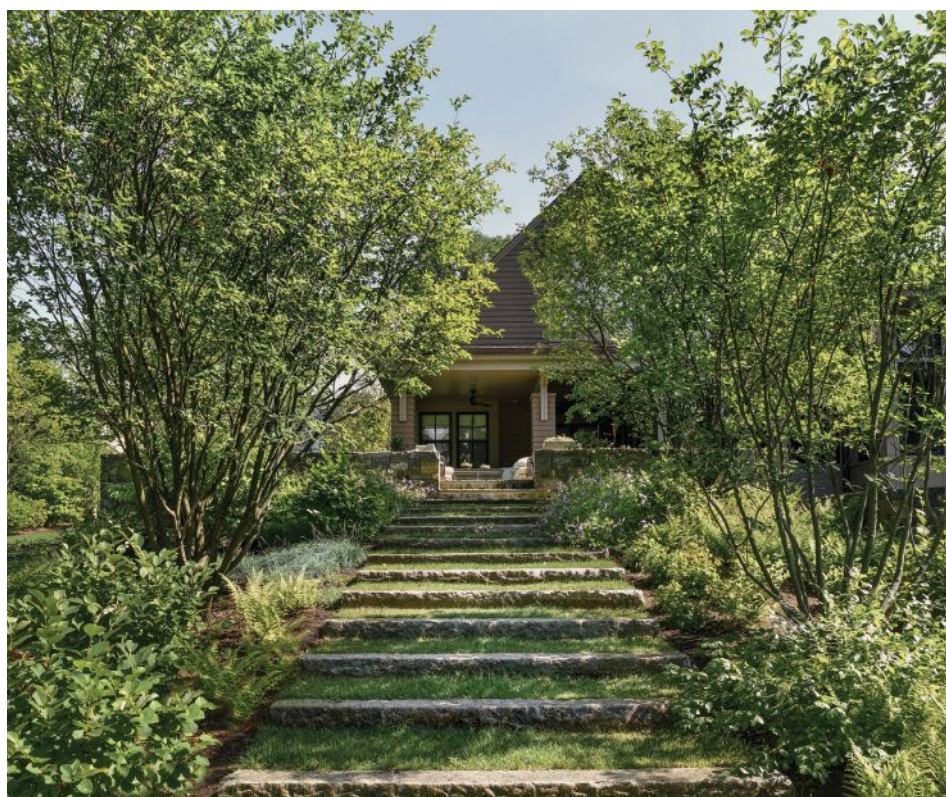

740 Boston Post Road, Sudbury
978.443.3638
landscapearchitectureboston.com

BEST GARDEN SUPPLIES

NEW ENGLAND NURSERIES

216 Concord Road, Bedford
781.275.2525
newenglandnurseries.com

From top: A serene pool in Hawk's View by Matthew Cunningham Landscape Design; whimsical, grassy steps lead up to this Waban Hillside home.